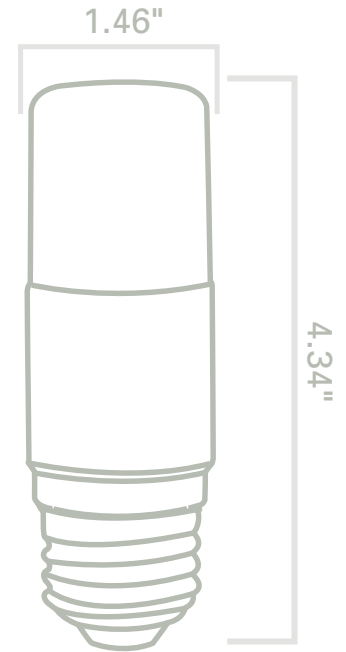

LED 5W E26 BASE 9W-13W PL REPLACEMENT

These energy-saving LED lamps are quick, easy and safe to install into existing CFL fixtures without any extra effort or re-wiring.

- Hybrid Installation, Direct or Bypass
- Available in 3000K and 4000K
- E26 Base
- UL Approved for Damp Locations
- UL Approved for use in Enclosed Fixtures
- 5 Year Warranty

Enclosed Fixtures	Horizontal Mounted	Shatterproof	Damp Location	Bypass
E26 Base	Vertical Mounted	50,000 HRS	Instant On	

Installation Instructions:

LED 5W E26 BASE 9W-13W PL REPLACEMENT

Commercial

Hospitality

Retail

SPECIFICATIONS	40198 5W/LED/PLC/E26/30K	40199 5W/LED/PLC/E26/40K
Type	LED PL REPLACEMENT	LED PL REPLACEMENT
Mount	Horizontal / Vertical	Horizontal / Vertical
Base	E26	E26
Wattage	5W	5W
CFL Equivalence	9W & 13W	9W & 13W
Voltage - Frequency	120V-277VAC	120V-277VAC
Color Temperature (ANSI)	3000K	4000K
Lumens	500	500
Efficacy (LPW)	100	100
CRI	80	80
Beam Angle	> 300°	> 300°
Dimmable	NO	NO
Rated Lifetime (hrs.)	50,000	50,000
Dia. x MOL	1.46" x 4.34"	1.46" x 4.34"
Warranty	5 Years	5 Years