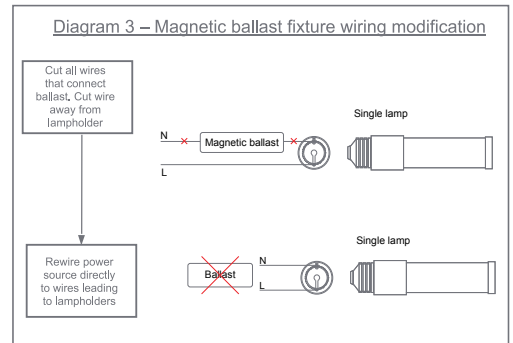

LED 5W E26 BASE 9W-13W PL REPLACEMENT

These energy-saving LED lamps are quick, easy and safe to install into existing CFL fixtures without any extra effort or re-wiring.

- Hybrid Installation, Direct or Bypass
- Available in 3000K and 4000K
- E26 Base
- UL Approved for Damp Locations
- UL Approved for use in Enclosed Fixtures
- 5 Year Warranty

Enclosed Fixtures	Horizontal Mounted	Shatterproof	Damp Location	Bypass
E26 Base	Vertical Mounted	50,000 HRS	Instant On	

Installation Instructions:

LED 5W E26 BASE 9W-13W PL REPLACEMENT

Commercial

Hospitality

Retail

SPECIFICATIONS	40198 5W/LED/PLC/E26/30K	40199 5W/LED/PLC/E26/40K
Type	LED PL REPLACEMENT	LED PL REPLACEMENT
Mount	Horizontal / Vertical	Horizontal / Vertical
Base	E26	E26
Wattage	5W	5W
CFL Equivalence	9W & 13W	9W & 13W
Voltage - Frequency	120V-277VAC	120V-277VAC
Color Temperature (ANSI)	3000K	4000K
Lumens	500	500
Efficacy (LPW)	100	100
CRI	80	80
Beam Angle	> 300°	> 300°
Dimmable	NO	NO
Rated Lifetime (hrs.)	50,000	50,000
Dia. x MOL	1.46" x 4.34"	1.46" x 4.34"
Warranty	5 Years	5 Years