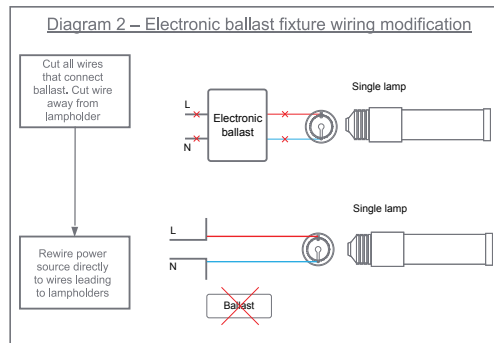

LED 5W E26 BASE 9W-13W PL REPLACEMENT

These energy-saving LED lamps are quick, easy and safe to install into existing CFL fixtures without any extra effort or re-wiring.

- Hybrid Installation, Direct or Bypass
- Available in 3000K and 4000K
- E26 Base
- UL Approved for Damp Locations
- UL Approved for use in Enclosed Fixtures
- 5 Year Warranty

Enclosed Fixtures	Horizontal Mounted	Shatterproof	Damp Location	Bypass
E26 Base	Vertical Mounted	50,000 HRS	Instant On	

Installation Instructions:

LED 5W E26 BASE 9W-13W PL REPLACEMENT

Commercial

Hospitality

Retail

SPECIFICATIONS	40198 5W/LED/PLC/E26/30K	40199 5W/LED/PLC/E26/40K
Type	LED PL REPLACEMENT	LED PL REPLACEMENT
Mount	Horizontal / Vertical	Horizontal / Vertical
Base	E26	E26
Wattage	5W	5W
CFL Equivalence	9W & 13W	9W & 13W
Voltage - Frequency	120V-277VAC	120V-277VAC
Color Temperature (ANSI)	3000K	4000K
Lumens	500	500
Efficacy (LPW)	100	100
CRI	80	80
Beam Angle	> 300°	> 300°
Dimmable	NO	NO
Rated Lifetime (hrs.)	50,000	50,000
Dia. x MOL	1.46" x 4.34"	1.46" x 4.34"
Warranty	5 Years	5 Years