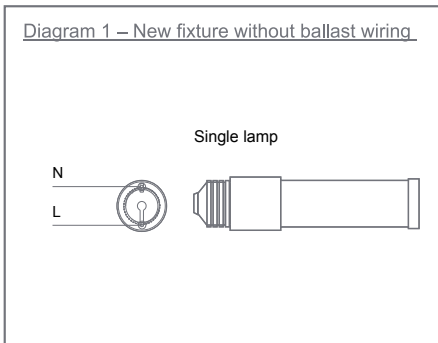

LED 5W E26 BASE 9W-13W PL REPLACEMENT

These energy-saving LED lamps are quick, easy and safe to install into existing CFL fixtures without any extra effort or re-wiring.

- Hybrid Installation, Direct or Bypass
- Available in 3000K and 4000K
- E26 Base
- UL Approved for Damp Locations
- UL Approved for use in Enclosed Fixtures
- 5 Year Warranty

Enclosed Fixtures	Horizontal Mounted	Shatterproof	Damp Location	Bypass
E26 Base	Vertical Mounted	50,000 HRS	Instant On	

Installation Instructions:

LED 5W E26 BASE 9W-13W PL REPLACEMENT

Commercial

Hospitality

Retail

SPECIFICATIONS	40198 5W/LED/PLC/E26/30K	40199 5W/LED/PLC/E26/40K
Type	LED PL REPLACEMENT	LED PL REPLACEMENT
Mount	Horizontal / Vertical	Horizontal / Vertical
Base	E26	E26
Wattage	5W	5W
CFL Equivalence	9W & 13W	9W & 13W
Voltage - Frequency	120V-277VAC	120V-277VAC
Color Temperature (ANSI)	3000K	4000K
Lumens	500	500
Efficacy (LPW)	100	100
CRI	80	80
Beam Angle	> 300°	> 300°
Dimmable	NO	NO
Rated Lifetime (hrs.)	50,000	50,000
Dia. x MOL	1.46" x 4.34"	1.46" x 4.34"
Warranty	5 Years	5 Years