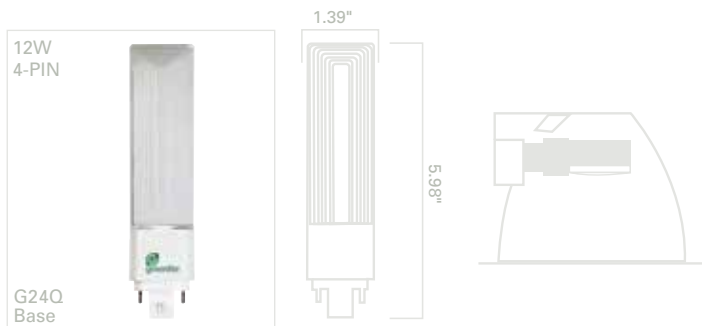

# 12W G24Q LED Commercial Bulbs

- 13W to 42W G24Q Base Replacement Using Only 12W.
- Installs in seconds
- CFL bulbs in downlights, sconces and other fixtures with 4-PIN G24Q.

UPC	Description	Lumens	Life (Hours)	CFL PLC Replacement	Beam Angle	M.O.L.	CCT	CRI	LDL
40167	12W/LED/PLC/BCH/G24Q/35K	1150	50,000	13W, 18W, 26W	180°	6.77"	3500K	80	
40163	12W/LED/PLC/BCH/G24Q/40K	1150	50,000	13W, 18W, 26W	180°	6.77"	4000K	80	✓

‡ For use with 13W, 18W, 26W, 32W and 42W electric ballast.

**Certifications LM-80, TM-21, IES.**

•The lumen performance may vary depending on the type of ballast available, number of lamps and type of fixture.