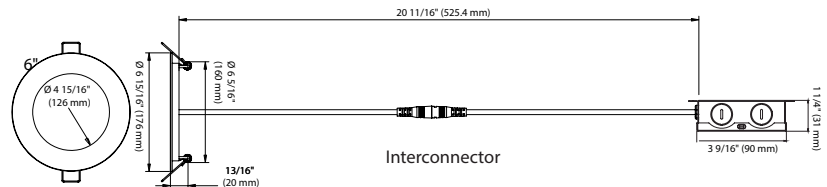

LED

ULTRA SLIM DOWNLIGHT

Fits most 6" insulation and non-insulated contact and airtight construction housings.

Hole Cut Size - Round 6": \varnothing 6 1/4" (159 mm)

- Fits 6" Recessed Cans
- Integrated LED - No Bulbs Required
- Built-In Modern Trim
- Approved for Damp Locations
- External Driver Junction Box
- 5 Year Warranty

SPECIFICATIONS

48726
14W/LED/RC-6/SLIM

Type	LED Recessed Downlight
Wattage	14W
Incandescent Replacement	100W
Voltage - Frequency	120V - 60Hz
Color Temperature	Bright White 3000K
CRI	>80
Lumens	1000
Beam Angle	100°
Dimmable*	Yes
Rated Lifetime (hrs.)	50,000
Diameter	6 1/4
Warranty	5 Years