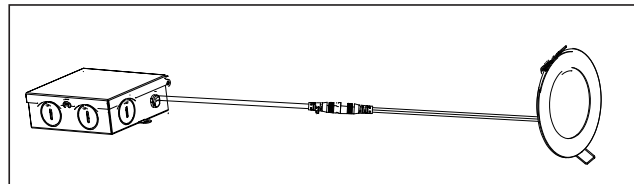

LED

ULTRA SLIM DOWNLIGHT

Fits most 6" insulation and non-insulated contact and airtight construction housings.

Hole Cut Size - Round 6": \varnothing 6 1/4" (159 mm)

- Fits 6" Recessed Cans
- Integrated LED - No Bulbs Required
- Built-In Modern Trim
- Approved for Damp Locations
- External Driver Junction Box
- 5 Year Warranty

SPECIFICATIONS

48726
14W/LED/RC-6/SLIM

Type	LED Recessed Downlight
Wattage	14W
Incandescent Replacement	100W
Voltage - Frequency	120V - 60Hz
Color Temperature	Bright White 3000K
CRI	>80
Lumens	1000
Beam Angle	100°
Dimmable*	Yes
Rated Lifetime (hrs.)	50,000
Diameter	6 1/4
Warranty	5 Years