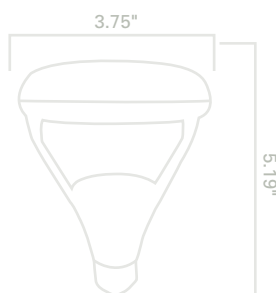

8W DIMMABLE BR30 *Sleek* LED Floodlight

- DIMMABLE**
- DAMP LOCATION**
- SHATTERPROOF**
- INSTANT ON**
- 25,000 H**
- FLOODLIGHT**

Pallet Options

- 65W Replacement Using Only 8W
- 3-year warranty
- Perfect to replace your floodlights bulbs

SKU	Description	Lumens	Life (Hours)	Incandescent Replacement	M.O.L.	Beam Angle	CCT	CRI	
	8W Dimmable LED BR30 <i>Sleek</i>	650	25,000	65W	5.19"	110°	3000K	82	