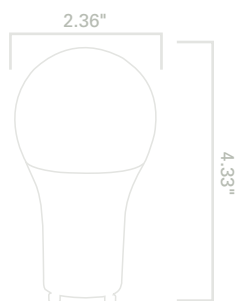

# 9.5W DIMMABLE A19 OMNI GU24 LED A-TYPE

Pallet Options

- ENCLOSED FIXTURES
- DIMMABLE
- DAMP LOCATION
- SHATTERPROOF
- INSTANT ON
- 25,000 H
- HOUSEHOLD
- BRIGHT WHITE

- 60W Replacement Using Only 9.5W
- 3 year warranty
- Perfect to replace your general household bulbs

Description	Lumens	Life (Hours)	Incandescent Replacement	M.O.L.	Beam Angle	CCT	CRI	
9.5W Dimmable LED Omni GU24	800	25,000	60W	4.33"	290°	3000K	82	