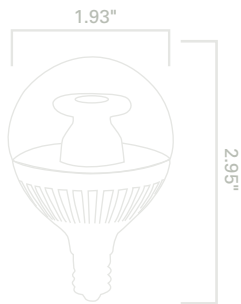

# 5W DIMMABLE G16.5 LED GLOBE

**DIMMABLE**

**DAMP LOCATION**

**SHATTERPROOF**

**INSTANT ON**

**25,000 H**

**GLOBE**

**BRIGHT WHITE**

Pallet Options

- 40W Replacement Using Only 5W
- 3 year warranty
- Perfect to replace your general household bulbs

SKU	Description	Lumens	Life (Hours)	Incandescent Replacement	M.O.L.	Beam Angle	CCT	CRI	
	5W Dimmable LED Globe E12	350	40,000	40W	2.95"	240°	3000K	82	