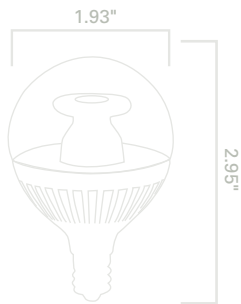

5W DIMMABLE G16.5 LED GLOBE

DIMMABLE

DAMP LOCATION

SHATTERPROOF

INSTANT ON

25,000 H

GLOBE

BRIGHT WHITE

Pallet Options

- 40W Replacement Using Only 5W
- 3 year warranty
- Perfect to replace your general household bulbs

SKU	Description	Lumens	Life (Hours)	Incandescent Replacement	M.O.L.	Beam Angle	CCT	CRI	
	5W Dimmable LED Globe E12	350	40,000	40W	2.95"	240°	3000K	82	