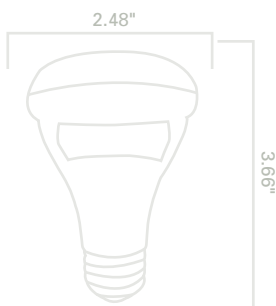

7W DIMMABLE BR20 *Sleek* LED Floodlight

Pallet Options

- 50W Replacement Using Only 7W
- 3-year warranty
- Perfect to replace your floodlights bulbs

SKU	Description	Lumens	Life (Hours)	Incandescent Replacement	M.O.L.	Beam Angle	CCT	CRI	
	7W Dimmable LED BR20 <i>Sleek</i>	550	25,000	50W	3.66"	110°	3000K	84	