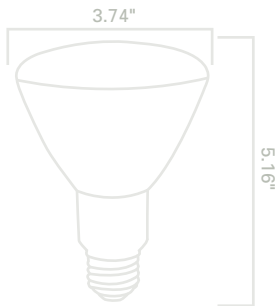

# 8W DIMMABLE BR30 LED Floodlight

**DIMMABLE**

**DAMP LOCATION**

**SHATTERPROOF**

**INSTANT ON**

**25,000 H**

**FLOODLIGHT**

**BRIGHT WHITE**

Pallet Options

8W  
BR30

MEDIUM BASE E26

- 65W Replacement Using Only 8W
- 3-year warranty
- Perfect to replace your floodlights bulbs

SKU	Description	Lumens	Life (Hours)	Incandescent Replacement	M.O.L.	Beam Angle	CCT	CRI	
	8W Dimmable LED BR30	670	25,000	65W	5.16"	120°	3000K	82	