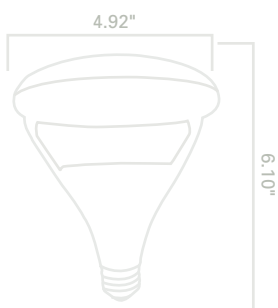

# 14W DIMMABLE BR40 *Sleek* LED Floodlight

- DIMMABLE**
- DAMP LOCATION**
- SHATTERPROOF**
- INSTANT ON**
- 25,000 H**
- FLOODLIGHT**
- BRIGHT WHITE**

Pallet Options

- 85W Replacement Using Only 14W
- 3-year warranty
- Perfect to replace your floodlights bulbs

SKU	Description	Lumens	Life (Hours)	Incandescent Replacement	M.O.L.	Beam Angle	CCT	CRI	
	14W Dimmable LED BR40 <i>Sleek</i>	1100	25,000	85W	6.10"	110°	3000K	82	