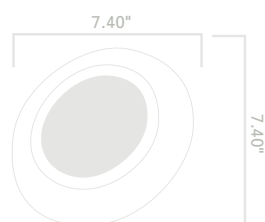

## 13W Dimmable 5-in-1 Disk Light LED Recessed & Surface Mount Kit

**DIMMABLE**

**DAMP LOCATION**

**SHATTERPROOF**

**INSTANT ON**

**35,000 H**

- 80W Replacement Using Only 13W
- 5 year warranty
- Installs in seconds
- Integrated LED chip technology
- Perfect to replace your incandescent and halogen cans

Pallet Options

**100° BEAM ANGLE**

Fits most 4", 5", 6" insulation contact, non-insulated contact and airtight construction housings. Can be used without recessed housings, utilizing 4" or 5" junction box (not included).