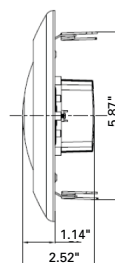

## 13W Dimmable 5-in-1 Disk Light LED Recessed & Surface Mount Kit

**DIMMABLE**

**DAMP LOCATION**

**SHATTERPROOF**

**INSTANT ON**

**35,000 H**

- 80W Replacement Using Only 13W
- 5 year warranty
- Installs in seconds
- Integrated LED chip technology
- Perfect to replace your incandescent and halogen cans

Pallet Options

**100° BEAM ANGLE**

Fits most 4", 5", 6" insulation contact, non-insulated contact and airtight construction housings. Can be used without recessed housings, utilizing 4" or 5" junction box (not included).