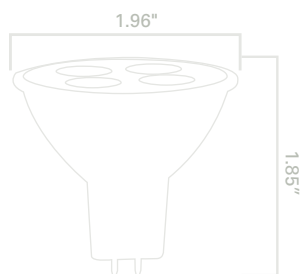

5W DIMMABLE MR16 12V LED SPOTLIGHT

- ENCLOSED FIXTURES
- DAMP LOCATION
- SHATTERPROOF
- INSTANT ON
- 25,000 H
- SPOTLIGHT
- BRIGHT WHITE

Pallet Options

- 35W Replacement Using Only 4.5W
- 3 year warranty
- Perfect to replace your spotlight bulbs

SKU	Description	Lumens	Life (Hours)	Incandescent Replacement	M.O.L.	Beam Angle	CCT	CRI
	5W Dimmable LED MR16 12V	370	35,000	35W	1.85"	40°	3000K	82