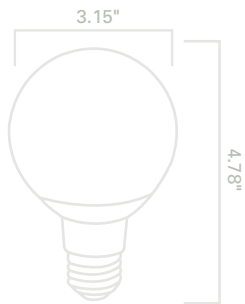

6W G25 LED GLOBE

- DAMP LOCATION**
- SHATTERPROOF**
- INSTANT ON**
- 25,000 H**
- GLOBE**
- BRIGHT WHITE**

- 40W Replacement Using Only 6W
- 3 year warranty
- Perfect to replace your general household bulbs

Description	Lumens	Life (Hours)	Incandescent Replacement	M.O.L.	Beam Angle	CCT	CRI	
6W LED Globe	450	25,000	40W	4.78"	230°	3000K	83	