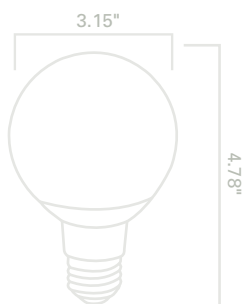

6W G25 LED GLOBE

- 40W Replacement Using Only 6W
- 3 year warranty
- Perfect to replace your general household bulbs

SKU	Description	Lumens	Life (Hours)	Incandescent Replacement	M.O.L.	Beam Angle	CCT	CRI	
	6W Dimmable LED Globe	450	25,000	40W	4.78"	230°	3000K	83	
	6W LED Globe	450	25,000	40W	4.78"	230°	3000K	82	