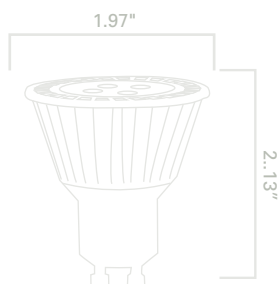

# 7W DIMMABLE GU10 LED SPOTLIGHT

**DIMMABLE**

**DAMP LOCATION**

**SHATTERPROOF**

**INSTANT ON**

**25,000 H**

**SPOTLIGHT**

**BRIGHT WHITE**

Pallet Options

- 50W Replacement Using Only 7W
- 3 year warranty
- Perfect to replace your spotlight bulbs

SKU	Description	Lumens	Life (Hours)	Incandescent Replacement	M.O.L.	CRI	Beam Angle	CCT	
	7W Dimmable LED GU10	485	25,000	50W	2.13"	82	40°	2700K	
	7W Dimmable LED GU10	485	25,000	50W	2.13"	82	40°	3000K	