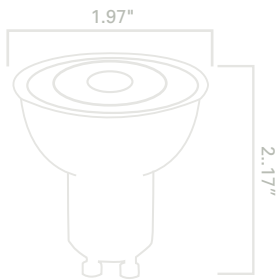

greenlite™ LED 7W DIMMABLE GU10 SPOTLIGHT

- 
DIMMABLE
- 
DAMP LOCATION
- 
SHATTERPROOF
- 
INSTANT ON
- 
25,000 H
- 
SPOTLIGHT

Pallet Options

- 50W Replacement Using Only 7W
- 3 year warranty
- Perfect to replace your spotlight bulbs

UPC	Description	Lumens	Life (Hours)	Incandescent Replacement	M.O.L.	Beam Angle	CCT	CRI	Energy Star
45168	7W Dimmable LED GU10	485	25,000	50W	2.13"	35°	2700K	82	
45062	7W Dimmable LED GU10	520	25,000	50W	2.11"	35°	3000K	82	
48301	7W Dimmable LED GU10	520	25,000	50W	2.11"	35°	5000K	82	