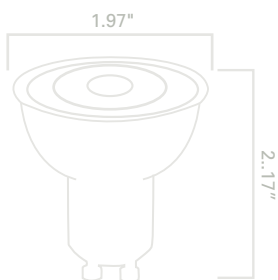

7W DIMMABLE GU10 LED SPOTLIGHT

- ENCLOSED FIXTURE
- DIMMABLE
- DAMP LOCATION
- SHATTERPROOF
- INSTANT ON
- 25,000 H
- SPOTLIGHT
- BRIGHT WHITE

Pallet Options

- 50W Replacement Using Only 7W
- 3 year warranty
- Perfect to replace your spotlight bulbs

Description	Lumens	Life (Hours)	Incandescent Replacement	M.O.L.	Beam Angle	CCT	CRI
7W Dimmable LED GU10	520	25,000	50W	2.17"	40°	3000K	82