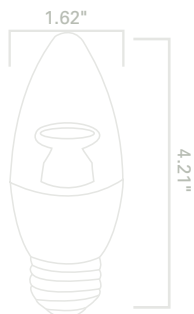

# 7W Dimmable Clear Torpedo LED CANDELABRA

- DIMMABLE
- DAMP LOCATION
- SHATTERPROOF
- INSTANT ON
- 25,000 H
- CANDELIER
- SOFT WHITE

- 3 year warranty
- Outstanding color consistency from bulb to bulb
- Perfect to replace your chandelier bulbs

SKU	Description	Lumens	Life (Hours)	Incandescent Replacement	Base	CRI	Beam Angle	CCT	
	7W Dimmable LED Candelabra Clear Torpedo	500	25,000	60W	E26	81	240°	2700K	