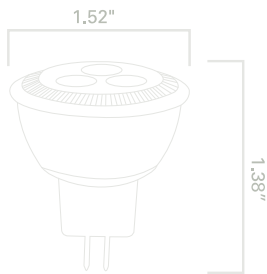

4W MR11 12V LED SPOTLIGHT

Pallet Options

- 30W Replacement Using Only 4W
- 3 year warranty
- Perfect to replace your spotlight bulbs

Description	Lumens	Life (Hours)	Incandescent Replacement	M.O.L	CRI	Beam Angle	CCT
4W LED MR11 GU4 12V	260	25,000	30W	1.52"	80	35°	4000K