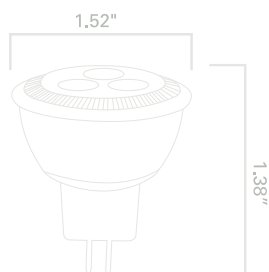

4W MR11 12V LED SPOTLIGHT

- DAMP LOCATION**
- SHATTERPROOF**
- INSTANT ON**
- 25,000 H**
- SPOTLIGHT**
- COOL WHITE**

Pallet Options

- 30W Replacement Using Only 4W
- 3 year warranty
- Perfect to replace your spotlight bulbs

Integrated LED Chip Technology

Description	Lumens	Life (Hours)	Incandescent Replacement	M.O.L	CRI	Beam Angle	CCT
4W LED MR11 GU4 12V	260	25,000	30W	1.52"	80	35°	4000K