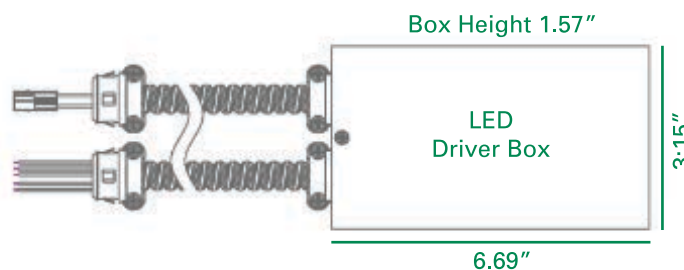

# 33W 8" Dimmable Commercial Downlight LED DOWNLIGHT

## Features and Benefits:

- Fits existing commercial and architectural housing
- Quick connector and pre-wired conduit
- Diffused Light
- Voltage: 120-277V with 0-10V dimming
- 5-Year Warranty
- 60% Energy Savings