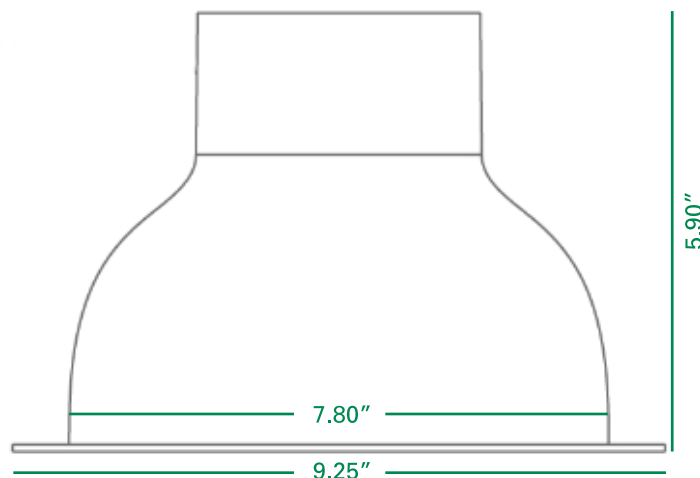

Included in the kit:

- LED Driver Box
- Safety Clip
- 3 Butterfly Clips
- Wire Connector
- 3 Retaining Clips

Description	Lumens	Life (Hours)	Incandescent Replacement	CRI	Beam Angle	CCT	
33W Dimmable LED Commercial Downlight	2400	35,000	2x26W CFL	83	90°	4000K	Pending (October)