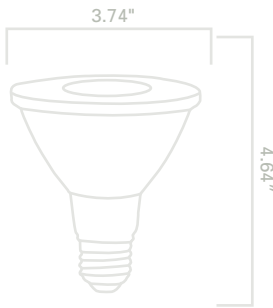

11W DIMMABLE PAR30 Long Neck LED Floodlight

DIMMABLE

DAMP LOCATION

SHATTERPROOF

INSTANT ON

25,000 H

FLOODLIGHT

Pallet Options

11W
PAR30
LONG
NECK

MEDIUM BASE E26

- 75W Replacement Using Only 11W
- 3 year warranty
- Perfect to replace your floodlights bulbs

Integrated LED Chip Technology

Description	Lumens	Life (Hours)	Incandescent Replacement	M.O.L.	Beam Angle	CCT	CRI	
11W Dimmable LED PAR30 Long Neck	800	25,000	75W	4.64"	40°	2700K	91	
11W Dimmable LED PAR30 Long Neck	800	25,000	75W	4.64"	40°	3000K	93	
11W Dimmable LED PAR30 Long Neck	800	25,000	75W	4.64"	40°	5000K	93	