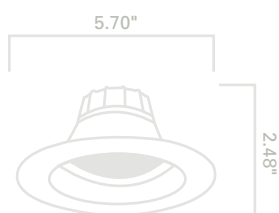

7W Dimmable 4" Recessed Can LED RETROFIT KIT

ENCLOSED FIXTURES

DIMMABLE

WET LOCATION

SHATTERPROOF

INSTANT ON

50,000 H

Pallet Options

- 65W Replacement Using Only 7W
- 5 year warranty
- Installs in seconds
- Integrated LED chip technology
- Perfect to replace your incandescent and halogen cans