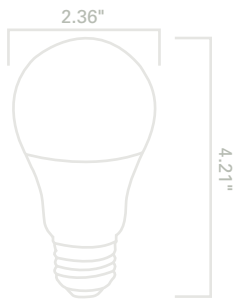

9W DIMMABLE A19 OMNI

LED A-TYPE

- 
ENCLOSED FIXTURES
- 
DIMMABLE
- 
DAMP LOCATION
- 
SHATTERPROOF
- 
INSTANT ON
- 
15,000 H
- 
HOUSEHOLD
- 
BRIGHT WHITE

- 60W Replacement Using Only 9W
- 3 year warranty
- Perfect to replace your general household bulbs

UPC	Description	Lumens	Life (Hours)	Incandescent Replacement	M.O.L.	Beam Angle	CCT	CRI	
45315	9W Dimmable LED Omni	800	15,000	60W	4.21"	230°	2700K	82	
45319	9W Dimmable LED Omni	800	15,000	60W	4.21"	230°	3000K	82	
45314	9W Dimmable LED Omni	800	15,000	60W	4.21"	230°	4000K	82	
45316	9W Dimmable LED Omni	800	15,000	60W	4.21"	230°	5000K	82	